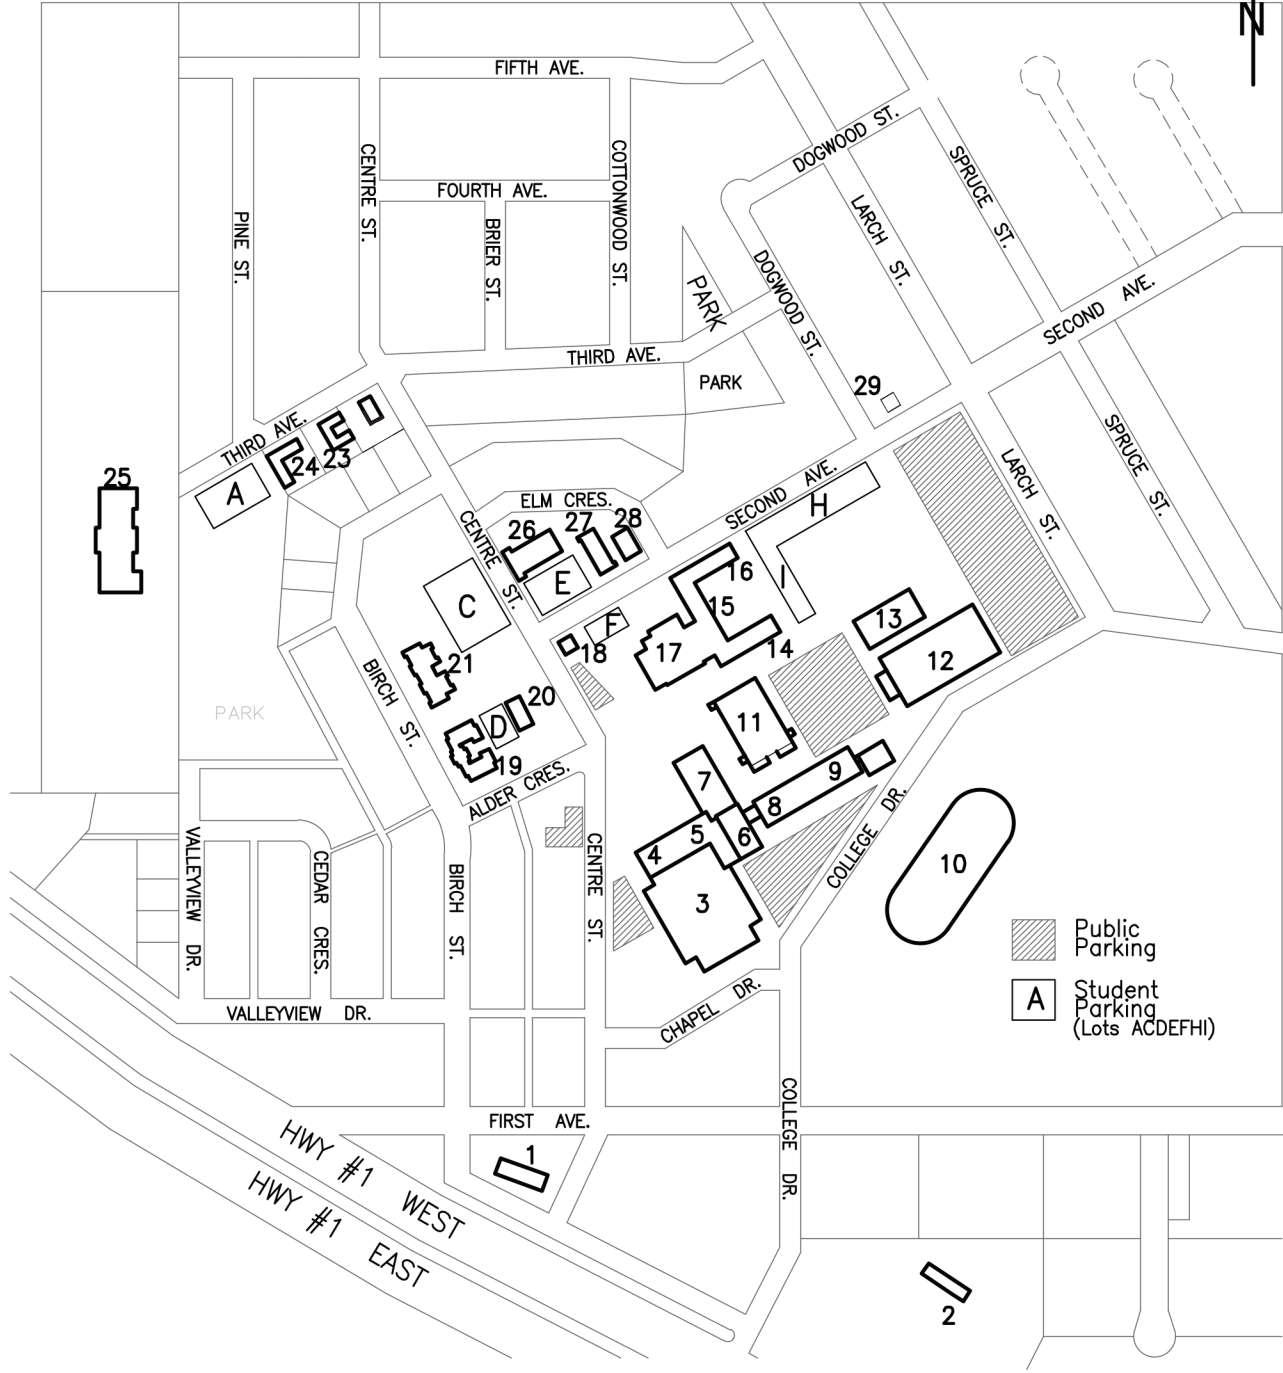

# VILLAGE OF CARONPORT

- |                         |                                 |                                |
|-------------------------|---------------------------------|--------------------------------|
| 1 The Beacon            | 11 Margaret P. Reimer Gymnasium | 21 Sundbo Place                |
| 2 Pilgrim Inn           | 12 Barkman Arena                |                                |
| 3 Hildebrand Chapel     | 13 Canwest Performance Centre   | 23 Brygmann Hall               |
| 4 Bookstore             | 14 Whittaker Hall (Sinclair)    | 24 Lewis Apts (LA)             |
| 5 Worship Arts          | 15 Whittaker Hall (Isabel)      | 25 Caronport Elementary School |
| 6 Archibald Library     | 16 Hillson Hall                 | 26 The Landing                 |
| 7 Seminary              | 17 Dining Hall                  | 27 Glen Manor                  |
| 8 College/Admin Offices | 18 Post Office                  | 28 Eliason Manor               |
| 9 High School           | 19 Bergren Place                | 29 OKTire                      |
| 10 Football Field       | 20 Tech Centre                  |                                |